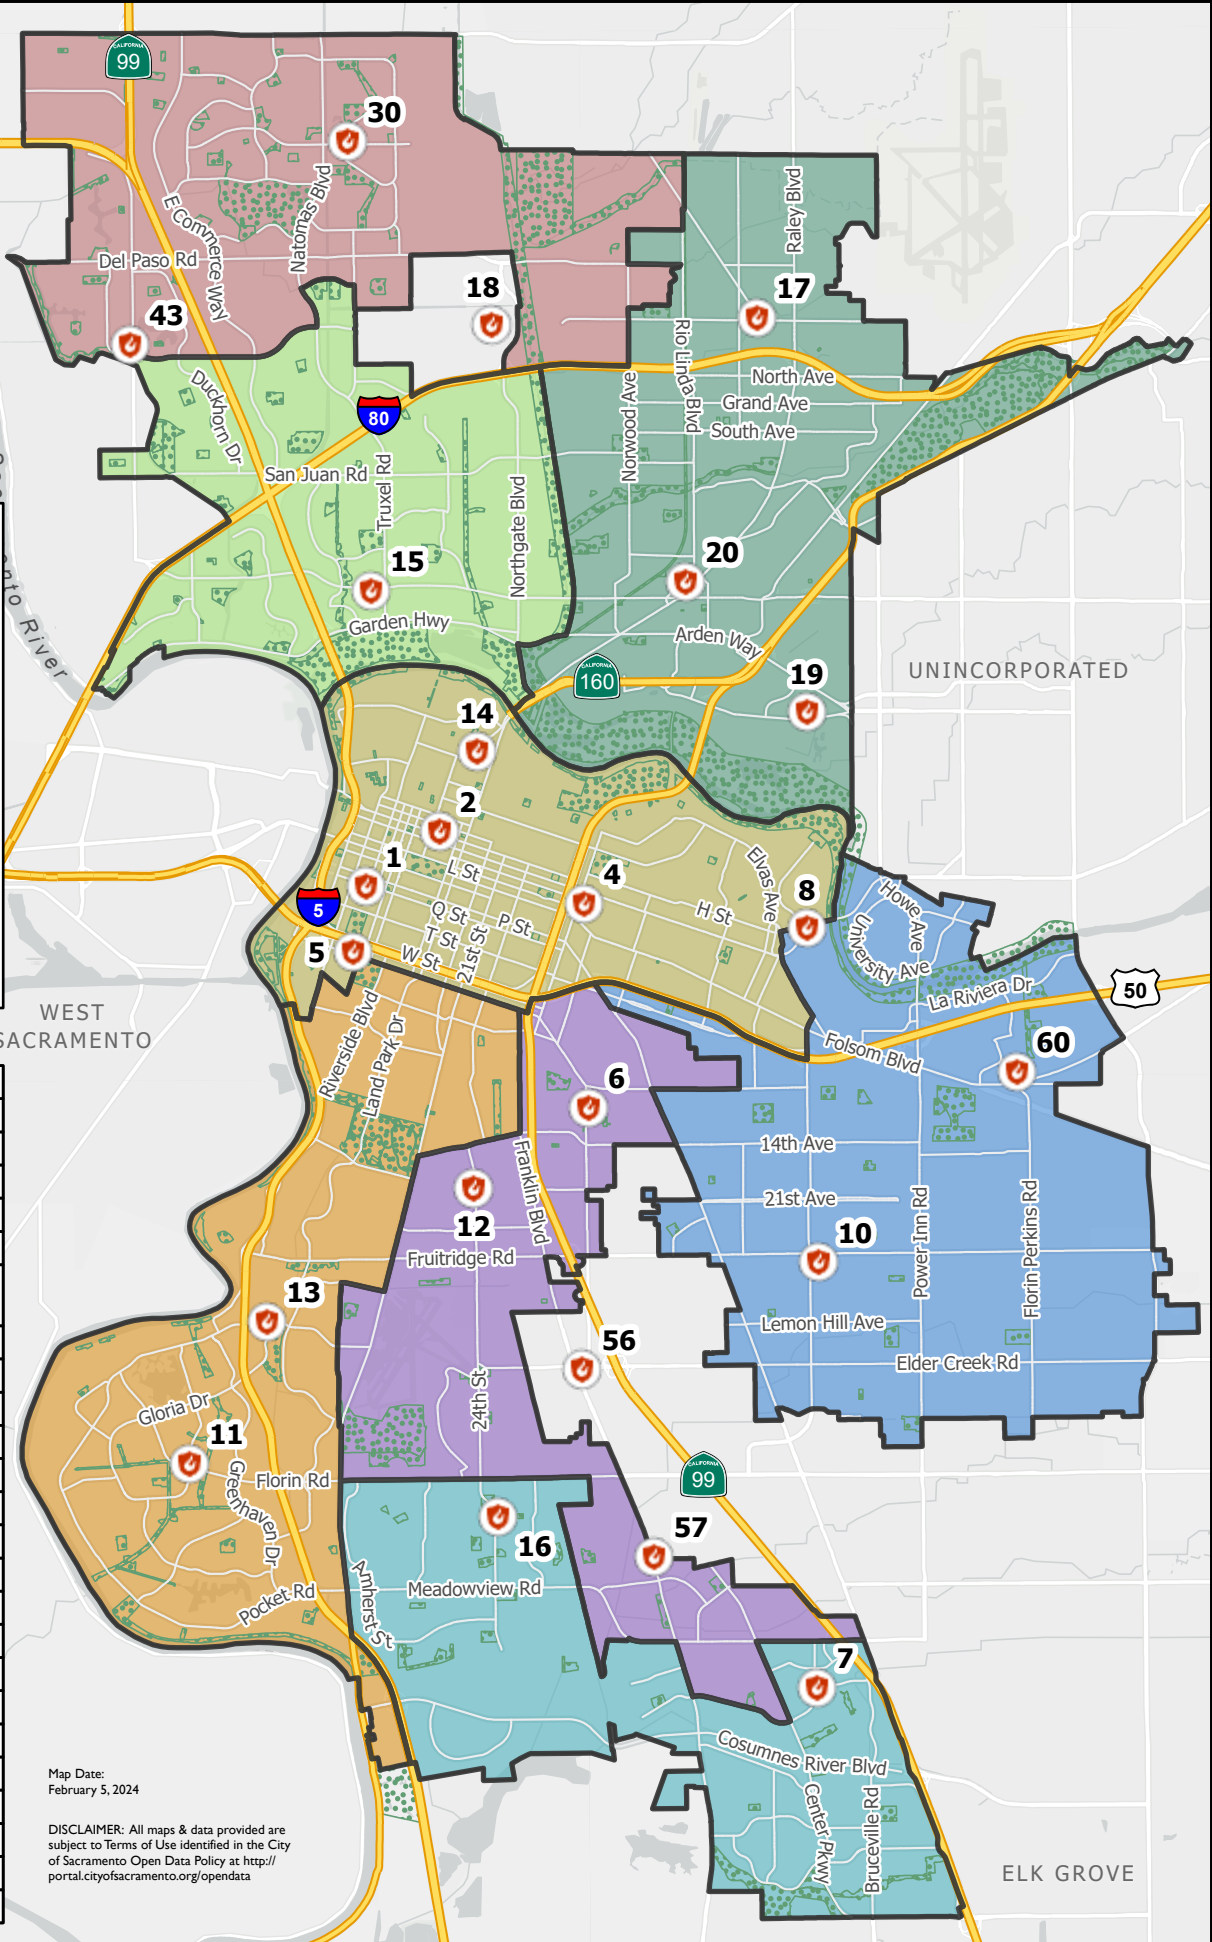

Legend

- Council District 1
- Council District 2
- Council District 3
- Council District 4
- Council District 5
- Council District 6
- Council District 7
- Council District 8
- Fire Stations

Station	Address
1	624 Q St
2	1229 I St
3	7208 W Elkhorn Bl
4	3145 Granada Wy
5	731 Broadway
6	3301 Martin Luther King Jr Bl
7	6500 Wyndham Dr
8	5990 H St
10	5642 66th St
11	785 Florin Rd
12	4500 24th St
13	1100 43rd Av
14	1341 North C St
15	1640 W El Camino
16	7363 24th St
17	1311 Bell Av
18	746 North Market Bl
19	1700 Challenge Wy
20	2512 Rio Linda Bl
30	1901 Club Center Dr
43	4201 El Centro Rd
56	3720 47th Av
57	7927 East Parkway
60	3301 Julliard Dr

Map Date:
February 5, 2024

ELK GROVE